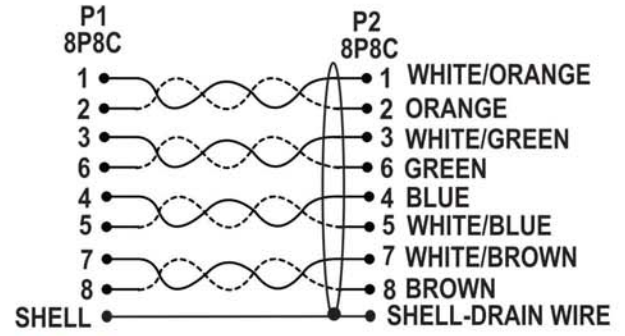

Name	Length-In. (mm)	Tolerance-+/-In. (mm)
CAT6-UASV2-5-BLACK-SHLD	60 (1524)	2.36 (60)
CAT6-UASV2-7-BLACK-SHLD	84 (2133)	2.36 (60)

PINOUT:

No.	Component	Description
1	CABLE	CAT6 4P*24 AWG(7/0.20BC) WITH DIVIDER +AL + DRAIN WIRE + PVC JACKET, O.D.=6.2mm, 60°C, BLACK
2	CONN.	RJ45 8P8C PLUG, SHIELDED, CONTACT:GOLD PLATED 15μ"
3	BOOT	LDPE
4	BOOT	PVC BLACK SNAGLESS
5	CONSTRUCT.	CABLE WITH OVERALL SHIELD AND DRAIN WIRE BUT UNSHIELDED INDIVIDUAL STRANDED TWISTED PAIR ALL MATERIALS ARE RoHS COMPLIANT
6	MARKING ON JACKET	AWM 2835, 24AWG,60°C 30V,FT2 ,<UL FILE #>, ETL VERIFIED, CAT6 UTP TIA/EIA 568B.2-1, CM, 4PR CABLE