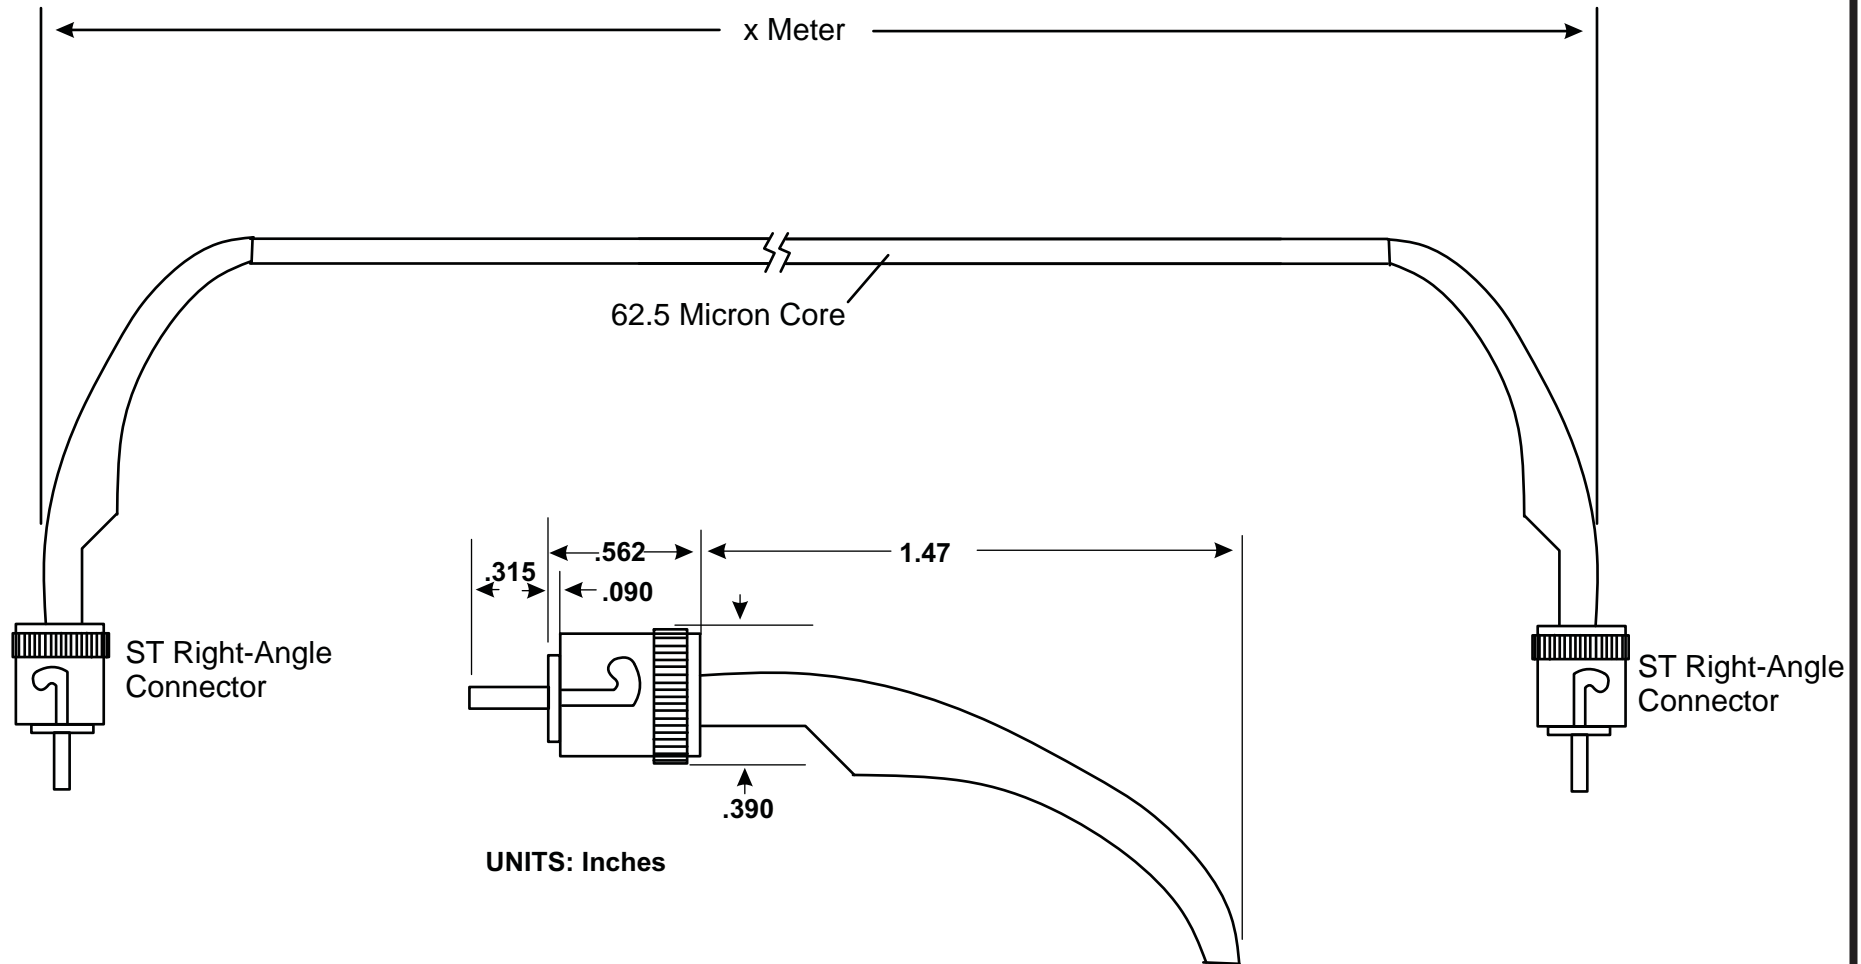

VPI P/N: FIBER-RA-S-STST-62-xM
(xM= 1,3,10,15 or 30 Meters)

Right Angle 62.5-Micron Simplex Multimode Fiber Optic Patch Cables with ST to ST connectors.

- Features a 62.5- μ m core and 125- μ m cladding.
- The right angled-boot helps avoid bending upon the cable-assembly when space is tight.
- Ceramic ferrules for long-lasting reliability and precision.
- ST Type Right-Angle connectors