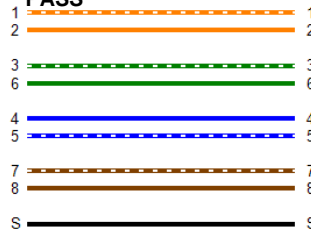

Worst Case Margin Worst Case Value