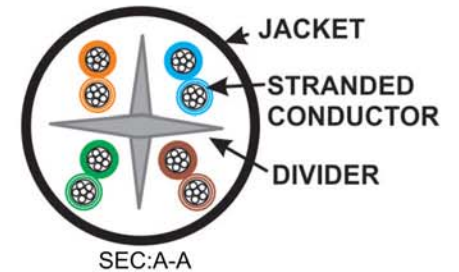

BP

Customer Spec

VPI P/N: CAT6-RAS-LOCK-x-RED

Right Angle RJ45 Male (Black Boot)

UNITS: Millimeters

Length-Ft (mm)	Tolerance-+/-In. (mm)
2 (610)	1.18 (30)
4 (1220)	1.57 (40)

No.	Component	Description
1	CABLE	CAT6 4P*24 AWG(7/0.20BC) WITH DIVIDER+PVC JACKET, O.D.=6mm, 30V, 75°C, RED JACKET
2	BOOT	PVC, SNAGLESS, BLACK, LOCKPRO BOOT WITH ATTACHED KEY INSERT
3	CONN.	RJ45 8P8C PLUG, UNSHIELDED, CONTACT:GOLD PLATED 50μ"
4	KEY	KEY INSERT
5	CONSTRUCT.	CABLE WITH NO OVERALL SHIELD AND 4 UNSHIELDED INDIVIDUAL STRANDED TWISTED PAIR ALL MATERIALS ARE RoHS COMPLIANT
6	MARKINGS ON JACKET	CAT6 UTP PATCH CABLE 24AWG 4PAIRS VERIFIED TO TIA-EIA 568B.2