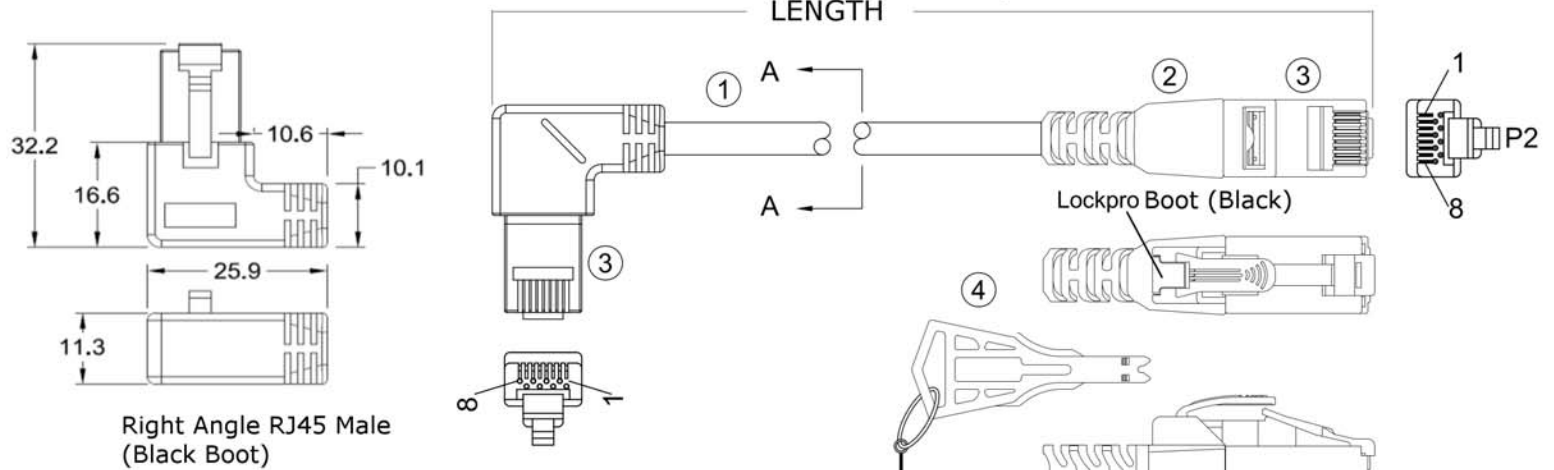

BP

Customer Spec

VPI P/N: CAT6-RAS-LOCK-x-RED

Right Angle RJ45 Male (Black Boot)

UNITS: Millimeters

Length-Ft (mm)	Tolerance-+/-In. (mm)
2 (610)	1.18 (30)
4 (1220)	1.57 (40)

No.	Component	Description
1	CABLE	CAT6 4P*24 AWG(7/0.20BC) WITH DIVIDER+PVC JACKET, O.D.=6mm, 30V, 75°C, RED JACKET
2	BOOT	PVC, SNAGLESS, BLACK, LOCKPRO BOOT WITH ATTACHED KEY INSERT
3	CONN.	RJ45 8P8C PLUG, UNSHIELDED, CONTACT:GOLD PLATED 50μ"
4	KEY	KEY INSERT
5	CONSTRUCT.	CABLE WITH NO OVERALL SHIELD AND 4 UNSHIELDED INDIVIDUAL STRANDED TWISTED PAIR ALL MATERIALS ARE RoHS COMPLIANT
6	MARKINGS ON JACKET	CAT6 UTP PATCH CABLE 24AWG 4PAIRS VERIFIED TO TIA-EIA 568B.2