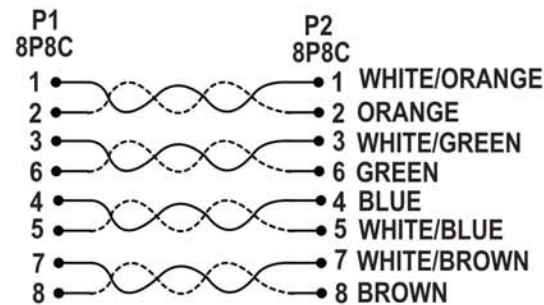

BP

Customer Spec

VPI P/N: CAT6-RAS-LOCK-x-RED

Right Angle RJ45 Male (Black Boot)

UNITS: Millimeters

Length-Ft (mm)	Tolerance-+/-In. (mm)
2 (610)	1.18 (30)
4 (1220)	1.57 (40)

No.	Component	Description
1	CABLE	CAT6 4P*24 AWG(7/0.20BC) WITH DIVIDER+PVC JACKET, O.D.=6mm, 30V, 75°C, RED JACKET
2	BOOT	PVC, SNAGLESS, BLACK, LOCKPRO BOOT WITH ATTACHED KEY INSERT
3	CONN.	RJ45 8P8C PLUG, UNSHIELDED, CONTACT:GOLD PLATED 50μ"
4	KEY	KEY INSERT
5	CONSTRUCT.	CABLE WITH NO OVERALL SHIELD AND 4 UNSHIELDED INDIVIDUAL STRANDED TWISTED PAIR ALL MATERIALS ARE RoHS COMPLIANT
6	MARKINGS ON JACKET	CAT6 UTP PATCH CABLE 24AWG 4PAIRS VERIFIED TO TIA-EIA 568B.2