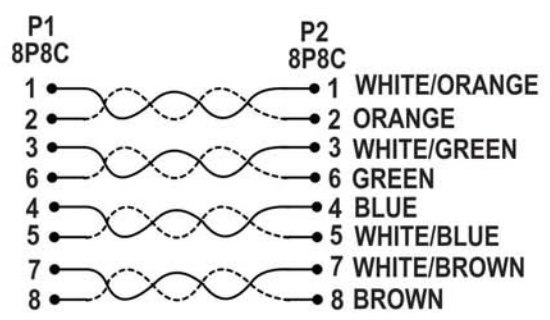

Pr Customer Spec

VPI P/N: CAT6-LAV2-xx-GRAY

UNITS: Millimeters

Operating Temperature: -4 to 140°F (-20 to 60°C)  
Storage Temperature: -4 to 176°F (-20 to 80°C)

No.	Component	Description
1	CABLE	CAT6 4P*24 AWG(7/0.20BC)+DIVIDER + PVC JACKET, O.D.=6.1mm, 60°C, GRAY
2	CONN.	RJ45 8P8C PLUG, UNSHIELDED, CONTACT:GOLD PLATED 15μ"
3	BOOT	LDPE
4	BOOT	PVC GRAY SNAGLESS
5	CONSTRUCT.	CABLE WITH NO OVERALL SHIELD AND 4 UNSHIELDED STRANDED TWISTED PAIR ALL MATERIALS ARE RoHS COMPLIANT
6	MARKING ON JACKET	AWM 2835, 24AWG,60°C 30V,FT2 ,<UL FILE #>, ETL VERIFIED, CAT6 FTP TIA/EIA 568B.2-1, CM, 4PR CABLE