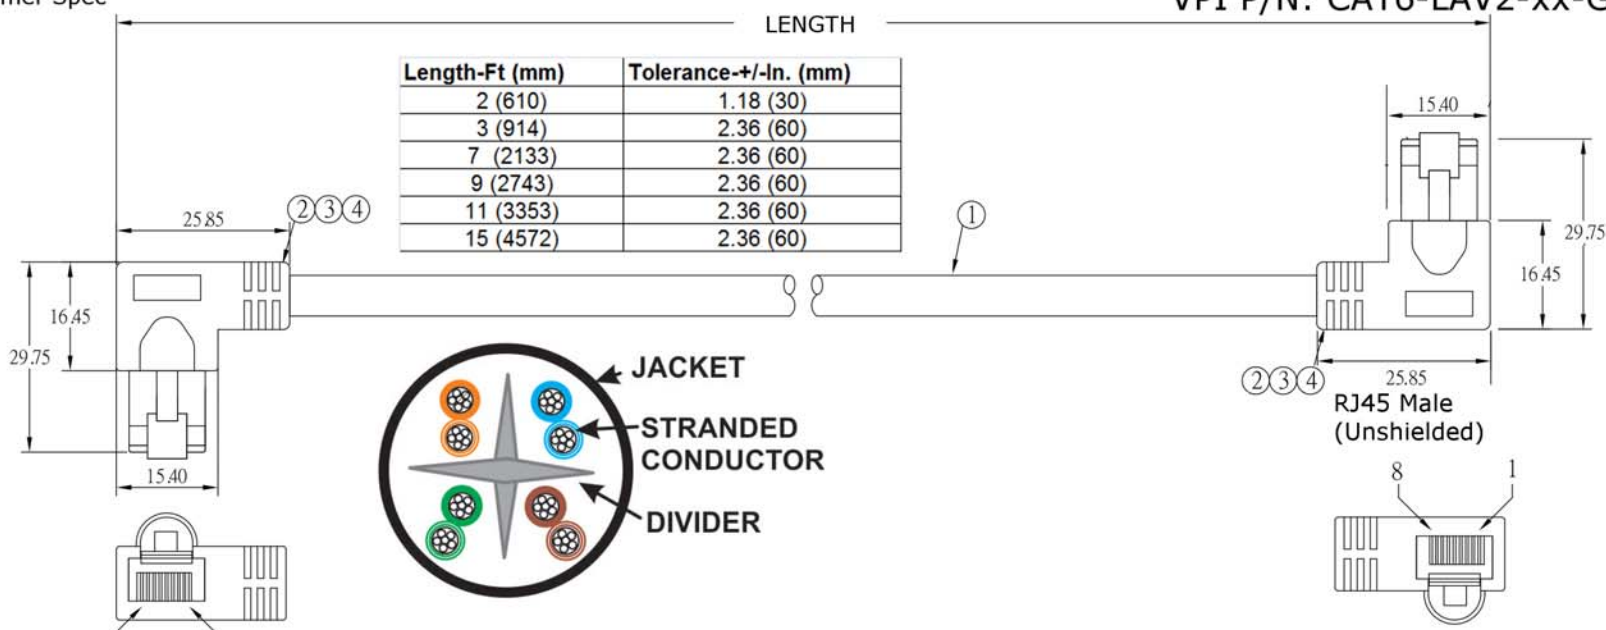

Pr Customer Spec

VPI P/N: CAT6-LAV2-xx-GRAY

UNITS: Millimeters

Operating Temperature: -4 to 140°F (-20 to 60°C)  
Storage Temperature: -4 to 176°F (-20 to 80°C)

No.	Component	Description
1	CABLE	CAT6 4P*24 AWG(7/0.20BC)+DIVIDER + PVC JACKET, O.D.=6.1mm, 60°C, GRAY
2	CONN.	RJ45 8P8C PLUG, UNSHIELDED, CONTACT:GOLD PLATED 15μ"
3	BOOT	LDPE
4	BOOT	PVC GRAY SNAGLESS
5	CONSTRUCT.	CABLE WITH NO OVERALL SHIELD AND 4 UNSHIELDED STRANDED TWISTED PAIR ALL MATERIALS ARE RoHS COMPLIANT
6	MARKING ON JACKET	AWM 2835, 24AWG,60°C 30V,FT2 ,<UL FILE #>, ETL VERIFIED, CAT6 FTP TIA/EIA 568B.2-1, CM, 4PR CABLE