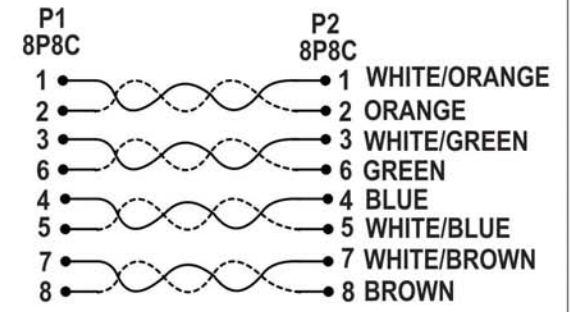

Pr

Customer Spec

VPI P/N: CAT6-LAV2-xx-GRAY

UNITS: Millimeters

No.	Component	Description
1	CABLE	CAT6 4P*24 AWG(7/0.20BC)+DIVIDER + PVC JACKET, O.D.=6.1mm, 60°C, GRAY
2	CONN.	RJ45 8P8C PLUG, UNSHIELDED, CONTACT:GOLD PLATED 15μ"
3	BOOT	LDPE
4	BOOT	PVC GRAY SNAGLESS
5	CONSTRUCT.	CABLE WITH NO OVERALL SHIELD AND 4 UNSHIELDED STRANDED TWISTED PAIR ALL MATERIALS ARE RoHS COMPLIANT
6	MARKING ON JACKET	AWM 2835, 24AWG,60°C 30V,FT2 ,<UL FILE #>, ETL VERIFIED, CAT6 FTP TIA/EIA 568B.2-1, CM, 4PR CABLE