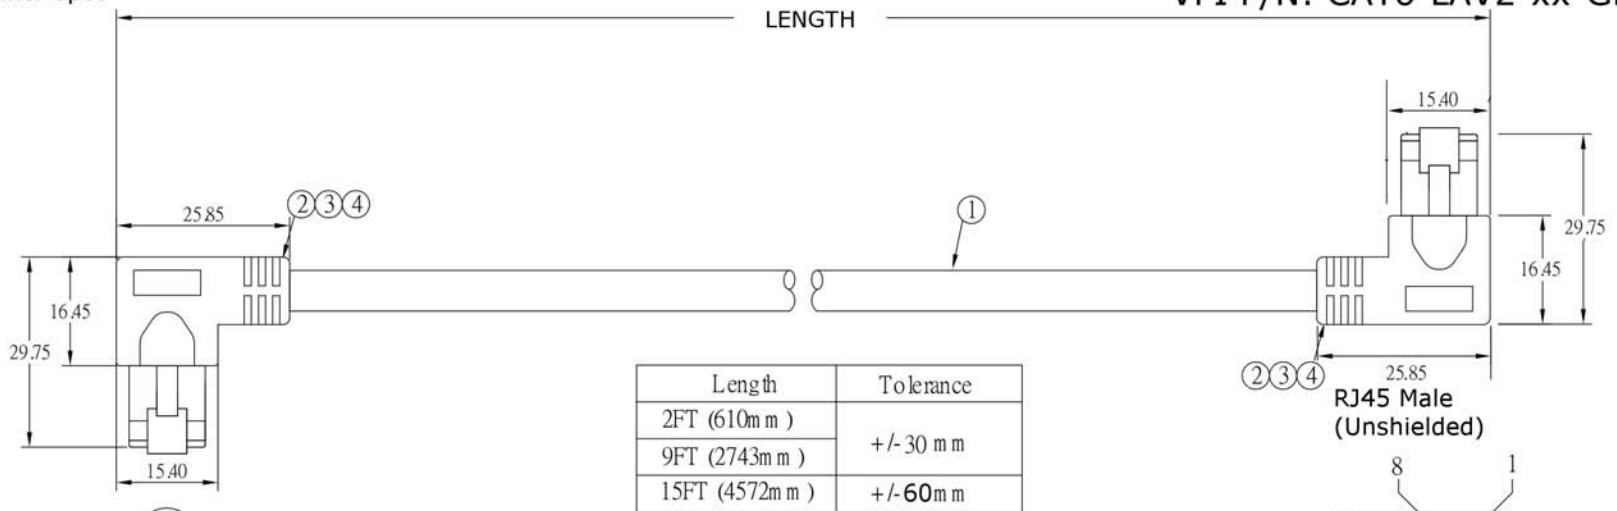

Pr

Customer Spec

VPI P/N: CAT6-LAV2-xx-GRAY

UNITS: Millimeters

No.	Component	Description
1	CABLE	CAT6 4P*24 AWG(7/0.20BC)+DIVIDER + PVC JACKET, O.D.=6.1mm, 60°C, GRAY
2	CONN.	RJ45 8P8C PLUG, UNSHIELDED, CONTACT:GOLD PLATED 15μ"
3	BOOT	LDPE
4	BOOT	PVC GRAY SNAGLESS
5	CONSTRUCT.	CABLE WITH NO OVERALL SHIELD AND 4 UNSHIELDED STRANDED TWISTED PAIR ALL MATERIALS ARE RoHS COMPLIANT
6	MARKING ON JACKET	AWM 2835, 24AWG,60°C 30V,FT2 ,<UL FILE #>, ETL VERIFIED, CAT6 FTP TIA/EIA 568B.2-1, CM, 4PR CABLE