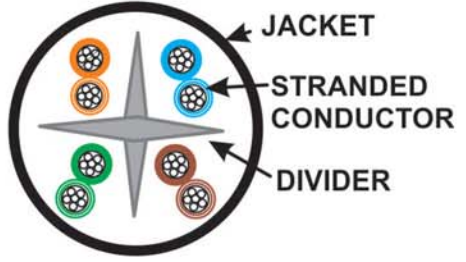

Pr

Customer Spec

VPI P/N: CAT6-LAV2-xx-GRAY

UNITS: Millimeters

No.	Component	Description
1	CABLE	CAT6 4P*24 AWG(7/0.20BC)+DIVIDER + PVC JACKET, O.D.=6.1mm, 60°C, GRAY
2	CONN.	RJ45 8P8C PLUG, UNSHIELDED, CONTACT:GOLD PLATED 15μ"
3	BOOT	LDPE
4	BOOT	PVC GRAY SNAGLESS
5	CONSTRUCT.	CABLE WITH NO OVERALL SHIELD AND 4 UNSHIELDED STRANDED TWISTED PAIR ALL MATERIALS ARE RoHS COMPLIANT
6	MARKING ON JACKET	AWM 2835, 24AWG,60°C 30V,FT2 ,<UL FILE #>, ETL VERIFIED, CAT6 FTP TIA/EIA 568B.2-1, CM, 4PR CABLE