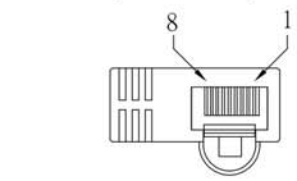

Pr

Customer Spec

VPI P/N: CAT6-LAV2-xx-GRAY

UNITS: Millimeters

No.	Component	Description
1	CABLE	CAT6 4P*24 AWG(7/0.20BC)+DIVIDER + PVC JACKET, O.D.=6.1mm, 60°C, GRAY
2	CONN.	RJ45 8P8C PLUG, UNSHIELDED, CONTACT:GOLD PLATED 15μ"
3	BOOT	LDPE
4	BOOT	PVC GRAY SNAGLESS
5	CONSTRUCT.	CABLE WITH NO OVERALL SHIELD AND 4 UNSHIELDED STRANDED TWISTED PAIR ALL MATERIALS ARE RoHS COMPLIANT
6	MARKING ON JACKET	AWM 2835, 24AWG,60°C 30V,FT2 ,<UL FILE #>, ETL VERIFIED, CAT6 FTP TIA/EIA 568B.2-1, CM, 4PR CABLE