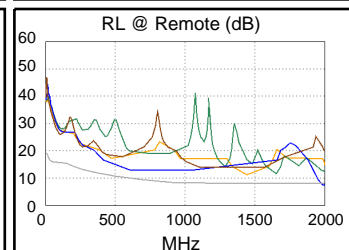

N/A	MAIN	SR	MAIN	SR
Worst Pair	45	45	45	45
RL (dB)	-2.0	-0.6	-2.0	-0.6
Freq. (MHz)	1978.	1994.	1978.	1994.
Limit (dB)	8.0	8.0	8.0	8.0