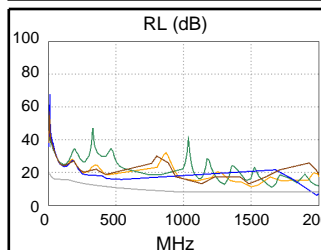

N/A	MAIN	SR	MAIN	SR
Worst Pair	45	45	45	45
RL (dB)	-2.0	-0.6	-2.0	-0.6
Freq. (MHz)	1978.	1994.	1978.	1994.
Limit (dB)	8.0	8.0	8.0	8.0