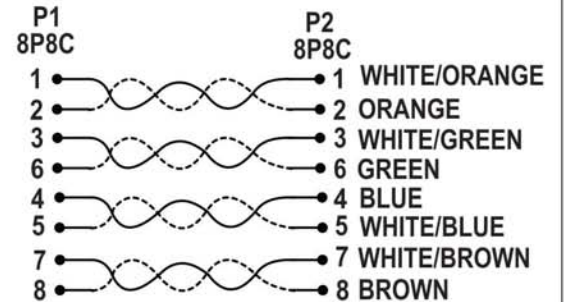

RJ45 Male (Unshielded)
SNAGLESS

UNITS: Millimeters

No.	Component	Description
1	CABLE	CAT6 4P*24 AWG(7/0.20BC)+DIVIDER + PVC JACKET, O.D.=6.2mm, 60°C, GRAY
2	CONN.	RJ45 8P8C PLUG, UNSHIELDED, CONTACT:GOLD PLATED 15μ"
3	BOOT	PVC GRAY
4	BOOT	LDPE
5	CONSTRUCT.	CABLE WITH NO OVERALL SHIELD AND 4 UNSHIELDED STRANDED TWISTED PAIR ALL MATERIALS ARE RoHS COMPLIANT
6	MARKING ON JACKET	AWM 2835, 24AWG,60°C 30V,FT2 ,<UL FILE #>, ETL VERIFIED, CAT6 UTP TIA/EIA 568B.2-1, CM, 4PR CABLE