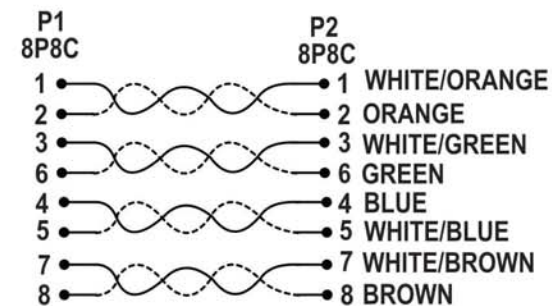

UNITS: Millimeters

No.	Component	Description
1	CABLE	CAT5E 4P*24 AWG(7/0.20BC),PVC JACKET, O.D.=5.5mm, 60°C, Color as ordered
2	CONN.	RJ45 8P8C PLUG, UNSHIELDED,CONTACT:GOLD PLATED 15μ"
3	BOOT	LDPE
4	BOOT	PVC Color as ordered, SNAGLESS
5	CONSTRUCT.	CABLE WITH NO OVERALL SHIELD AND 4 UNSHIELDED STRANDED TWISTED PAIR; ALL MATERIALS RoHS COMPLIANT
6	MARKINGS ON JACKET	AWM 2835, 24AWG,60°C 30V,FT2 ,<UL FILE #>, ETL VERIFIED, CAT5e UTP TIA/EIA 568B.2, CM, 4PR CABLE