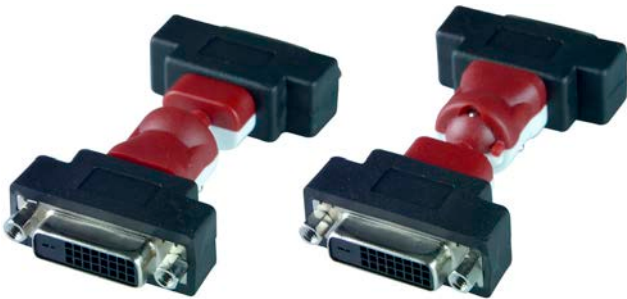

Flexible HDMI & DVI Adapters

www.vpi.us/c/flexible-hdmi-dvi-adapters-261

Flexible HDMI Gender Changer, Female to Female

HDMI-FF-F

- Converts male HDMI connector to female.
- 360 degree rotation.
- Ideal for Plasma TV's, LCD TV's, HDTV, DVD Players, and Rear-Projection TV's
- Fits easily into tight spaces.

Flexible HDMI Gender Changer, Male to Male

HDMI-MM-F

- Converts female HDMI connector to male.
- 360 degree rotation.
- Ideal for Plasma TV's, LCD TV's, HDTV, DVD Players, and Rear-Projection TV's
- Fits easily into tight spaces.

Flexible DVI-D Gender Changer, Female to Female

DVID-FF-F

- Converts male DVI-D connector to female.
- 360 degree rotation.
- Ideal for Plasma TV's, LCD TV's, HDTV, DVD Players, and Rear-Projection TV's
- Fits easily into tight spaces.

Flexible DVI-D Gender Changer, Male to Male

DVID-MM-F

- Converts female DVI-D connector to male.
- 360 degree rotation.
- Ideal for Plasma TV's, LCD TV's, HDTV, DVD Players, and Rear-Projection TV's
- Fits easily into tight spaces.