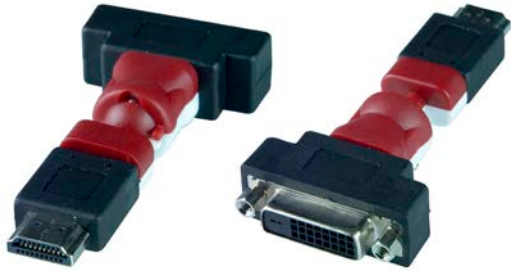

Flexible HDMI & DVI Adapters

www.vpi.us/c/flexible-hdmi-dvi-adapters-261

Flexible HDMI Male to DVI-I Female Adapter

HDMIM-DVIIF-F

- Convert an HDMI female port to DVI-I female, or DVI-I male to HDMI male.
- 360 degree rotation.
- Ideal for Plasma TV's, LCD TV's, HDTV, DVD Players, and Rear-Projection TV's
- Fits easily into tight spaces.