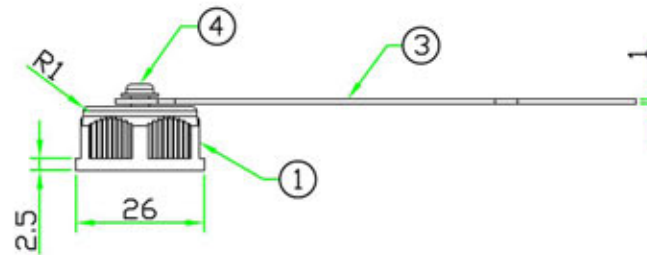

RoHS

NOTE:
 Maximum panel thickness:
 C size series:2mm
 RJ45/USB/HDMI series:4mm
 C size front mount not available

	UNIT: mm
SCALE	1:1.5
UNLESS OTHERWISE SPECIFIED TOLERANCES:	
X	±0.25
XX	±0.1
XXX	±0.05
ANGLE	± 1°

No.	PART NAME	DESCRIPTION	COLOR	Q'TY
4	SCREW	STAINLESS STEEL.	BLACK	1
3	CHAIN	PLASTIC RUBBER	BLACK	1
2	GASKET	PLASTIC RUBBER	BLACK	1
1	SCREW CAP	NYLON+GF.	BLACK	1