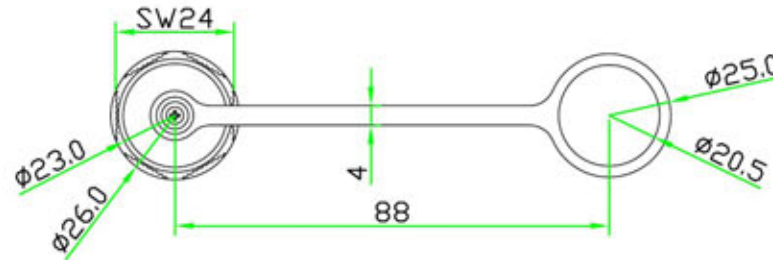

RoHS

NOTE:
 Maximum panel thickness:
 C size series:2mm
 RJ45/USB/HDMI series:4mm
 C size front mount not available

	UNIT: mm
SCALE	1:1.5
UNLESS OTHERWISE SPECIFIED TOLERANCES:	
X	±0.25
XX	±0.1
XXX	±0.05
ANGLE	± 1°

No.	PART NAME	DESCRIPTION	COLOR	Q'TY
4	SCREW	STAINLESS STEEL.	BLACK	1
3	CHAIN	PLASTIC RUBBER	BLACK	1
2	GASKET	PLASTIC RUBBER	BLACK	1
1	SCREW CAP	NYLON+GF.	BLACK	1