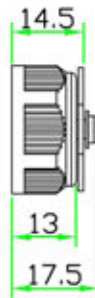

RoHS

NOTE:
 Maximum panel thickness:
 C size series:2mm
 RJ45/USB/HDMI series:4mm
 C size front mount not available

	UNIT: mm
SCALE	1:1.5
UNLESS OTHERWISE SPECIFIED TOLERANCES:	
X	±0.25
XX	±0.1
XXX	±0.05
ANGLE	± 1°

No.	PART NAME	DESCRIPTION	COLOR	Q'TY
4	SCREW	STAINLESS STEEL.	BLACK	1
3	CHAIN	PLASTIC RUBBER	BLACK	1
2	GASKET	PLASTIC RUBBER	BLACK	1
1	SCREW CAP	NYLON+GF.	BLACK	1