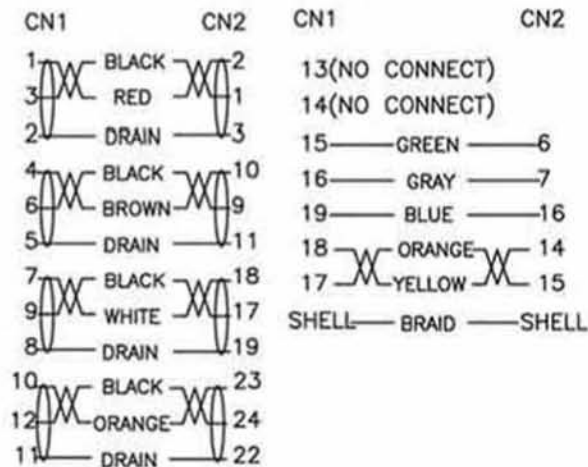

CONNECTION

**VIDEO
PRODUCTS
INCORPORATED**

1275 Danner Drive Aurora, Ohio 44202
Tel: 1-800-626-7801 Fax: 330-562-1999
www.vpi.us sales@vpi.us