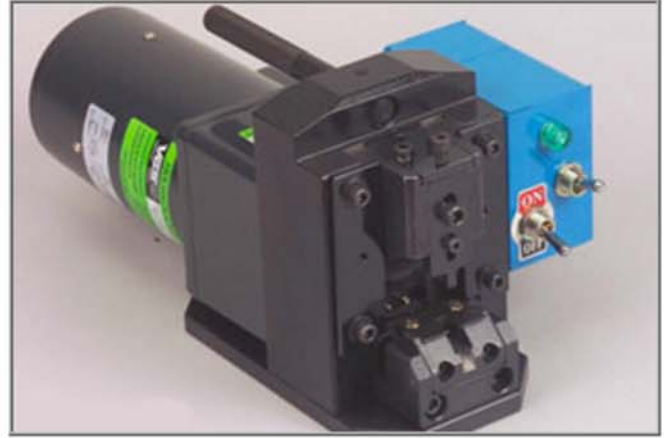

VIDEO
PRODUCTS
INCORPORATED

1275 Danner Drive Aurora, Ohio 44202
Tel: 330-562-2622 Fax: 330-562-1999
www.vpi.us

CRIMP-MACHINE-60W-xxxV (xxx= 110 or 220)

MODULAR PLUG AUTO TERMINATION MACHINE

Features

- > Capable of pressing general PC plugs and British style PC plugs, as well as electronic assembling and processing.
- > Weighs 10.5 kg, possessing advantages of electrical motor gear.
- > Entirely noiseless operation.
- > Minimum loss during operation.
- > Taking a small space, easily relocatable.
- > Least possible breakdown.
- > It takes merely three minutes to replace the moulds.
- > High precision.
- > Zero loss in operation.

Modular Plug Auto Terminating Machine	
POWER SOURCE	110V 60HZ / 200V~220V 50HZ
CAPACITY	12.0 kg
NET WEIGHT	10.5 kg
MOTOR	60 W