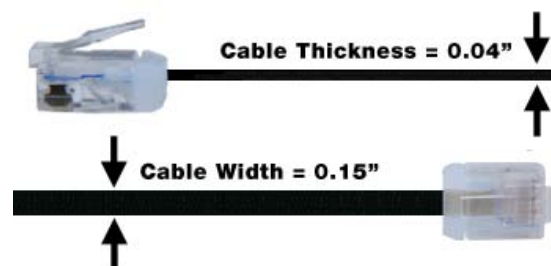

Features & Applications

- Supports full and half-duplex operation.
- Tested for electrical performance.
- Ideal for hiding under carpet.
- Patch cables have stranded copper conductors for flexibility – great for frequent changes that occur at the wall outlet or patch panel.
- Similar to flat satin or ribbon cable, but these cables have twisted pairs.
- Available lengths: 0.5/1/2/3/5/7/10/14/25/50 ft.

Specifications

- Thickness: 0.04"
- Width: 0.16"
- 32 AWG stranded UTP CAT5e/6.
- Wired straight through.
- 8x8 (RJ45) plugs.
- 3 micron gold plated contacts.
- Flame-retardant PVC jacket and polyolefin insulation.
- Meets or exceeds ANSI/TIA/EIA-568-B.2-1 and ISO/IEC 11801, Class D/E requirements.
- RoHS compliant.

CAT5e Ultra Super Flat Patch Cables		CAT6 Ultra Super Flat Patch Cables	
Part #	Length	Part #	Length
CAT5E-USF-0-5-BLACK	0.5 ft	CAT6-USF-0-5-BLACK	0.5 ft
CAT5E-USF-1-BLACK	1 ft	CAT6-USF-1-BLACK	1 ft
CAT5E-USF-2-BLACK	2 ft	CAT6-USF-2-BLACK	2 ft
CAT5E-USF-3-BLACK	3 ft	CAT6-USF-3-BLACK	3 ft
CAT5E-USF-5-BLACK	5 ft	CAT6-USF-5-BLACK	5 ft
CAT5E-USF-7-BLACK	7 ft	CAT6-USF-7-BLACK	7 ft
CAT5E-USF-10-BLACK	10 ft	CAT6-USF-10-BLACK	10 ft
CAT5E-USF-14-BLACK	14 ft	CAT6-USF-14-BLACK	14 ft
CAT5E-USF-25-BLACK	25 ft	CAT6-USF-25-BLACK	25 ft
CAT5E-USF-50-BLACK	50 ft	CAT6-USF-50-BLACK	50 ft