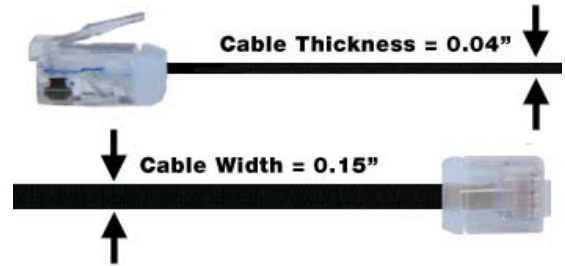

Features & Applications

- Supports full and half-duplex operation.
- Tested for electrical performance.
- Flame-retardant PVC jacket and polyolefin insulation.
- Meets or exceeds ANSI/TIA/EIA-568-B.2-1 and ISO/IEC 11801, Class D/E requirements.
- Gauge: 32 AWG
- Thickness: 0.04"
- Width: 0.15"
- Length: 250 feet
- Color: Black.
- Ideal for hiding under carpet.
- RoHS compliant.
- Use a utility knife to carefully score the cable jacket for plug assembly.

CAT5e/6 Ultra Super Flat Bulk Network Ethernet Cable, Unshielded, 32 AWG

Part #	Cable Type	Length
CAT5E-USF-BULK-BLACK	CAT5e	250 ft
CAT6-USF-BULK-BLACK	CAT6	250 ft