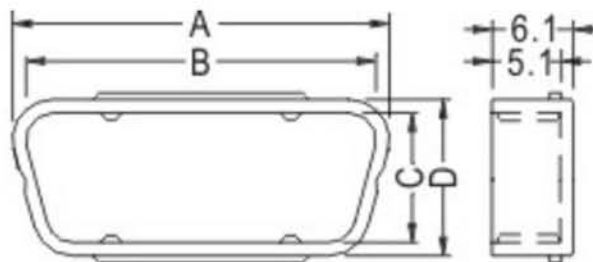

Image

PART NO : CVR-DB25M , CVR-DB25F

- ◆ MATERIAL: PP
- ◆ COLOR: WHITE
- ◆ UNIT: mm
- ◆ RoHS COMPLIANT

Image

	A	B	C	D
CVR-DB25M	42.0	40.0	9.4	11.8
CVR-DB25F	40.6	38.6	7.8	10.2

VIDEO
PRODUCTS
INCORPORATED

1275 Danner Drive Aurora, Ohio 44202
Tel: 330-562-2622 Fax: 330-562-1999
www.vpi.us