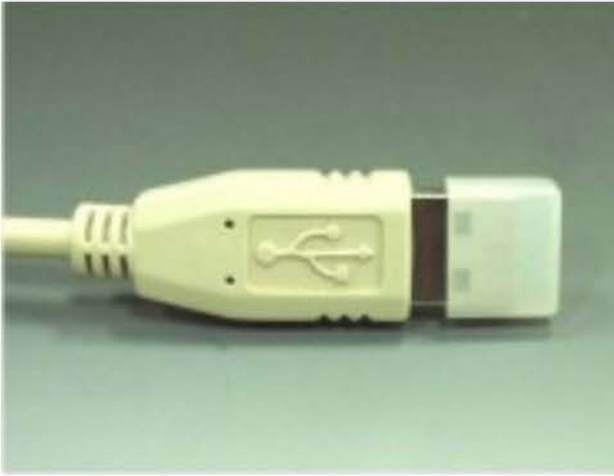

Image

PART NO : CVR-USBAM

- ◆ MATERIAL:PE
- ◆ COLOR:NATURAL
- ◆ UNIT:mm
- ◆ RoHS COMPLIANT

Image