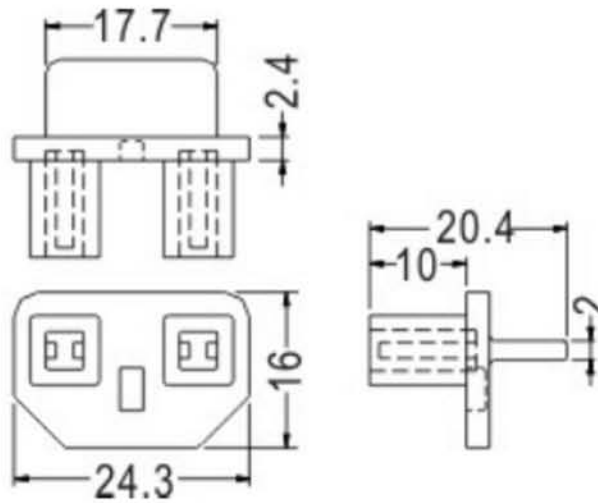

Image

PART NO: CVR-IECC14

- ◆ MATERIAL: PE+EVA
- ◆ COLOR: YELLOW
- ◆ UNIT: mm

Image

VIDEO
PRODUCTS
INCORPORATED

1275 Danner Drive Aurora, Ohio 44202
Tel: 330-562-2622 Fax: 330-562-1999
www.vpi.us