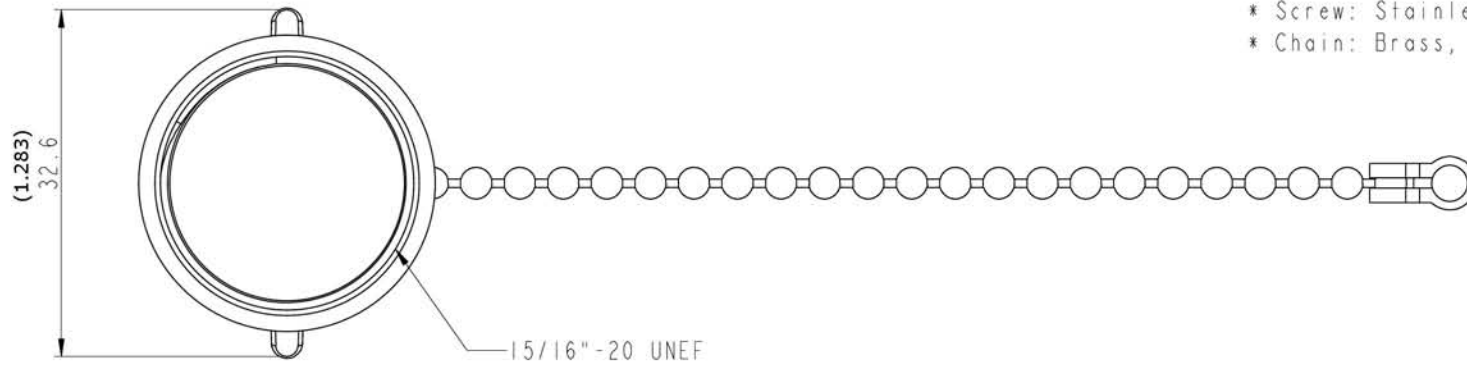

VPI P/N: CAP-5EWTP-CS20-T

- 1 Cap
- 2 Gasket
- 4 Chain

Note:
 * Waterproof Rate: IP67.
 * Cap: ABS 94V-0, Black.
 * Gasket: EPDM, Black.
 * Screw: Stainless.
 * Chain: Brass, Nickel Plated.

UNIT:mm (Inch)
 Tolerance: +/- 0.5 mm