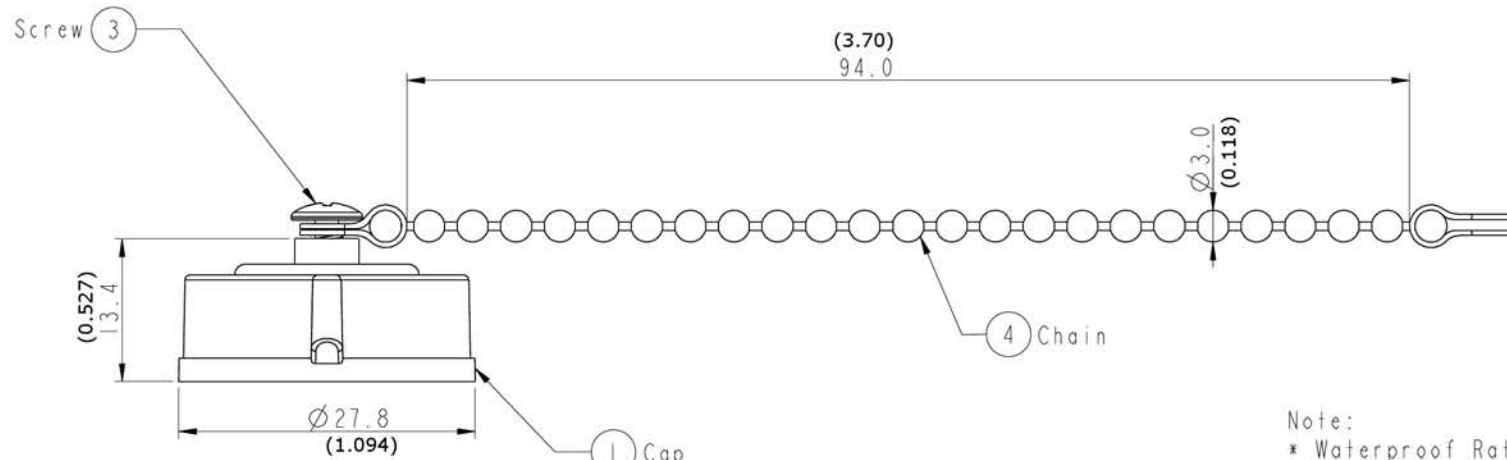

VPI P/N: CAP-5EWTP-CS20-T

- 1 Cap
- 2 Gasket
- 4 Chain

Note:
 * Waterproof Rate: IP67.
 * Cap: ABS 94V-0, Black.
 * Gasket: EPDM, Black.
 * Screw: Stainless.
 * Chain: Brass, Nickel Plated.

UNIT:mm (Inch)
 Tolerance: +/- 0.5 mm