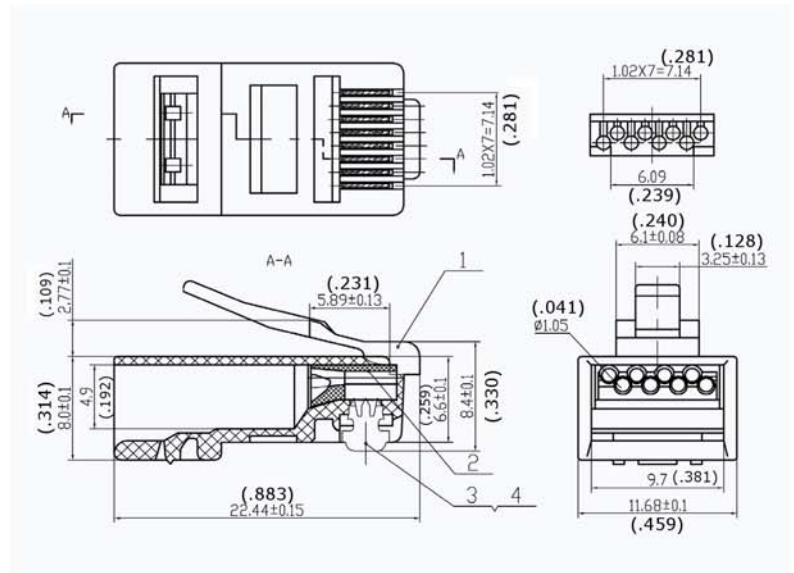

CAT6 MODULAR PLUG

3 PRONG 50u" GOLD PLATED

VPI P/N: 6-PLG-AWG2326

DESCRIPTION

Category 6, RJ45 Modular Plug,
8P 8C, 50 Micro-inches Gold Plated.

FEATURES

- 50 Micro-Inches Gold Plated 3 prong
- For Stranded or Solid Cable
- 23AWG - 26AWG Wire
- Includes Loader Bar

Electrical

Insulation Resistance 1000m Ω
Voltage Withstand 1000V AC/minute

Mechanical

Cable to Plug Tensile Strength 20 lbs min.
Durability 1000 Mating Cycles

Material

Housing Polycarbonate
Color Transparent
Contact Blade Copper Alloy 3 Prong
Conductor Type For Stranded or Solid Wire
Conductor Size For 23AWG - 26AWG
Gold Plating 50u"

UNITS= mm (INCH)