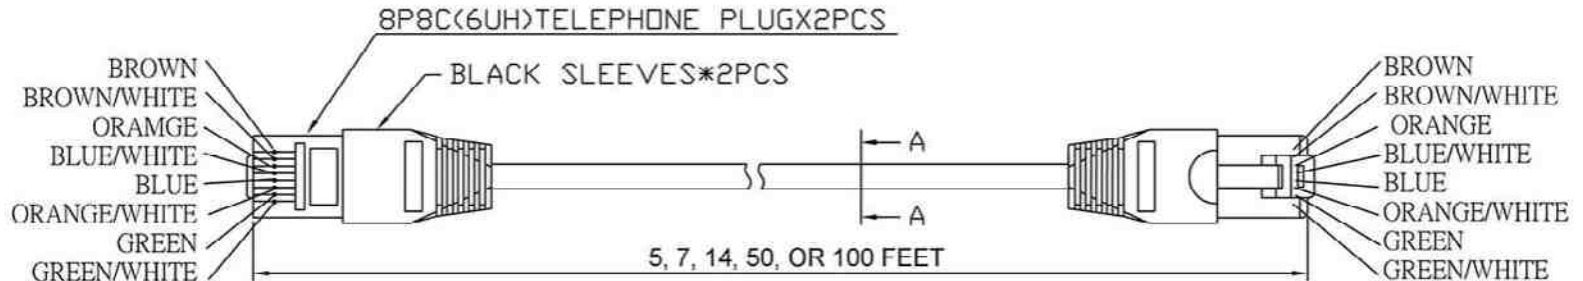

PART #: CAT5E-FLT-xx-color

WIRE : CAT.5E UTP 24AWG 4P<STRANDED>[7/0.2* ϕ 1.0*2C<SPIRAL>*4P]
 *3.6 \pm 0.1*9.0 \pm 0.1
 CORE WIRE : BROWN,BROWN/WHITE,ORANGE,BLUE/WHITE,
 BLUE,ORANGE/WHITE,GREEN,GREEN/WHITE
 JACKET : BLACK, WHITE, OR GREEN
 LENGTH : 5, 7, 14, 50, OR 100 FEET

TOLERANCE:

LENGTH : X . \pm 1
 .X \pm 0.2
 .XX \pm 0.10
 ANGLE : X $^{\circ}$. \pm 1 $^{\circ}$
 .X $^{\circ}$ \pm 0 $^{\circ}$ 30'

VIDEO
 PRODUCTS
 INCORPORATED

1275 Danner Drive Aurora, Ohio 44202
 Tel: 330-562-2622 Fax: 330-562-1999
 www.vpi.us