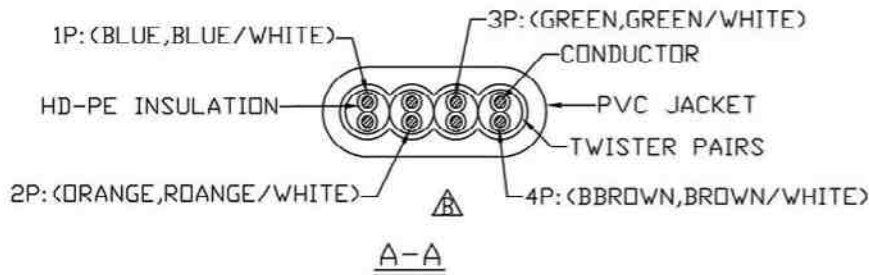

PART #: CAT5E-FLT-xx-color

WIRE : CAT.5E UTP 24AWG 4P<STRANDED>[7/0.2* ϕ 1.0*2C<SPIRAL>*4P]
 *3.6 \pm 0.1*9.0 \pm 0.1
 CORE WIRE : BROWN,BROWN/WHITE,ORANGE,BLUE/WHITE,
 BLUE,ORANGE/WHITE,GREEN,GREEN/WHITE
 JACKET : BLACK, WHITE, OR GREEN
 LENGTH : 5, 7, 14, 50, OR 100 FEET

TOLERANCE:

LENGTH : X . \pm 1
 .X \pm 0.2
 .XX \pm 0.10
 ANGLE : X $^{\circ}$. \pm 1 $^{\circ}$
 .X $^{\circ}$ \pm 0 $^{\circ}$ 30'

VIDEO
 PRODUCTS
 INCORPORATED

1275 Danner Drive Aurora, Ohio 44202
 Tel: 330-562-2622 Fax: 330-562-1999
 www.vpi.us