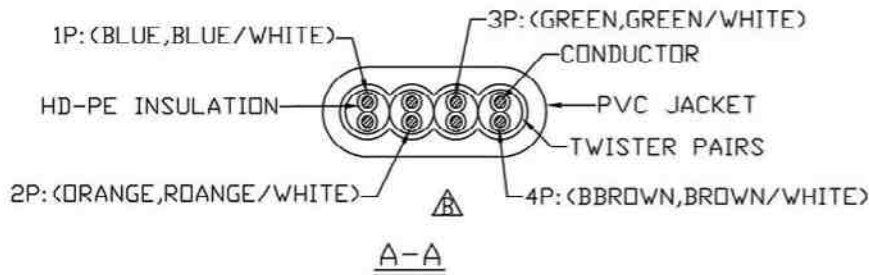

PART #: CAT5E-FLT-xx-color

WIRE : CAT.5E UTP 24AWG 4P(STRANDED)[7/0.2* ϕ 1.0*2C(SPIRAL)*4P]
*3.6 \pm 0.1*9.0 \pm 0.1

CORE WIRE : BROWN, BROWN/WHITE, ORANGE, BLUE/WHITE,
BLUE, ORANGE/WHITE, GREEN, GREEN/WHITE

JACKET : BLACK, WHITE, OR GREEN

LENGTH : 5, 7, 14, 50, OR 100 FEET

TOLERANCE:

LENGTH : X . \pm 1
.X \pm 0.2
.XX \pm 0.10

ANGLE : X $^{\circ}$. \pm 1 $^{\circ}$
.X $^{\circ}$ \pm 0 $^{\circ}$ 30'

VIDEO
PRODUCTS
INCORPORATED