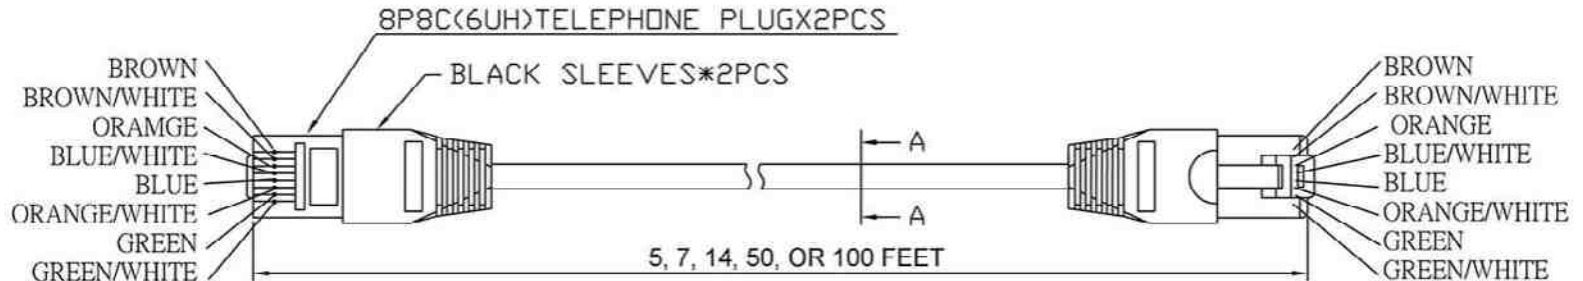

PART #: CAT5E-FLT-xx-color

WIRE : CAT.5E UTP 24AWG 4P(STRANDED)[7/0.2* ϕ 1.0*2C(SPIRAL)*4P]
*3.6 \pm 0.1*9.0 \pm 0.1

CORE WIRE : BROWN, BROWN/WHITE, ORANGE, BLUE/WHITE,
BLUE, ORANGE/WHITE, GREEN, GREEN/WHITE

JACKET : BLACK, WHITE, OR GREEN

LENGTH : 5, 7, 14, 50, OR 100 FEET

TOLERANCE:

LENGTH : X . \pm 1
.X \pm 0.2
.XX \pm 0.10

ANGLE : X $^{\circ}$. \pm 1 $^{\circ}$
.X $^{\circ}$ \pm 0 $^{\circ}$ 30'

VIDEO
PRODUCTS
INCORPORATED