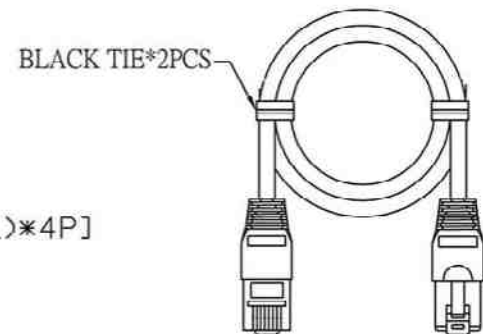

PART #: CAT5E-FLT-xx-color

WIRE : CAT.5E UTP 24AWG 4P(STRANDED)[7/0.2* ϕ 1.0*2C(SPIRAL)*4P]
*3.6 \pm 0.1*9.0 \pm 0.1

CORE WIRE : BROWN, BROWN/WHITE, ORANGE, BLUE/WHITE,
BLUE, ORANGE/WHITE, GREEN, GREEN/WHITE

JACKET : BLACK, WHITE, OR GREEN

LENGTH : 5, 7, 14, 50, OR 100 FEET

TOLERANCE:

LENGTH : X . \pm 1
.X \pm 0.2
.XX \pm 0.10

ANGLE : X $^{\circ}$. \pm 1 $^{\circ}$
.X $^{\circ}$ \pm 0 $^{\circ}$ 30'

VIDEO
PRODUCTS
INCORPORATED