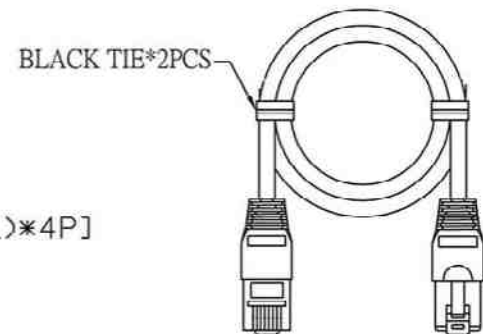

PART #: CAT5E-FLT-xx-color

WIRE : CAT.5E UTP 24AWG 4P<STRANDED>[7/0.2* ϕ 1.0*2C<SPIRAL>*4P]
 *3.6 \pm 0.1*9.0 \pm 0.1
 CORE WIRE : BROWN,BROWN/WHITE,ORANGE,BLUE/WHITE,
 BLUE,ORANGE/WHITE,GREEN,GREEN/WHITE
 JACKET : BLACK, WHITE, OR GREEN
 LENGTH : 5, 7, 14, 50, OR 100 FEET

TOLERANCE:

LENGTH : X . \pm 1
 .X \pm 0.2
 .XX \pm 0.10
 ANGLE : X $^{\circ}$. \pm 1 $^{\circ}$
 .X $^{\circ}$ \pm 0 $^{\circ}$ 30'

VIDEO
 PRODUCTS
 INCORPORATED

1275 Danner Drive Aurora, Ohio 44202
 Tel: 330-562-2622 Fax: 330-562-1999
 www.vpi.us