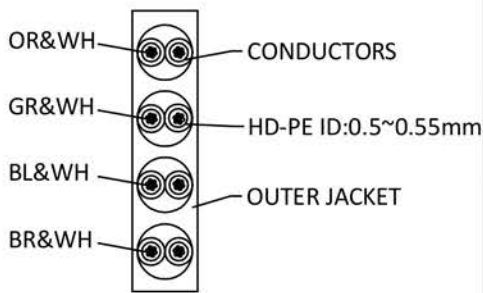

orange green blue brown
 white/orange white/green white/blue white/brown

DIMENSIONS ARE IN INCHES

ALL MATERIALS MUST BE RoHS COMPLIANT

Cable	CAT6 Unshielded overall superflat cable with 32 AWG Stranded unshielded twisted pair - Dimensions .240 in. x .055 in. (6mmx1.5mm)
Plug	RJ45 8P8C Unshielded
Gold Plating Thickness	50u"
Jacket	PVC 52P

VPI VIDEO PRODUCTS INCORPORATED
 1275 Danner Drive Aurora, Ohio 44202
 Tel: 1-800-626-7801 Fax: 330-562-1999
 www.vpi.us sales@vpi.us

CABLE SPECIFICATION

SPEC No.: UTP CAT6 FLAT CABLE 32AWG(7/0.08BC+150D)*4P										
Customer:		Style:		Date: 2017.09.15		REV: 1.0		DESCRIPTION		No.
Construction Item					A					
Conductors	Construction AWG			AWG	1P:32#(7/0.08)+150D	1P:32#(7/0.08)+150D	1P:32#(7/0.08)+150D	1P:32#(7/0.08)+150D		
	Material				BARE COPPER	BARE COPPER	BARE COPPER	BARE COPPER		
	Pitch			mm	2.7	2.7	2.7	2.7		
Insulators	Material				HD-PE	HD-PE	HD-PE	HD-PE		
	Diameter			mm	0.5~0.55	0.5~0.55	0.5~0.55	0.5~0.55		
	Average Thickness			mm	0.128	0.128	0.128	0.128		
	Color				LOCAL COLOR & WHITE	LOCAL COLOR & WHITE	LOCAL COLOR & WHITE	LOCAL COLOR & WHITE		
	Pitch			mm	13.7± 0.3	10.1± 0.3	11.3± 0.3	14.3± 0.3		
Outside Layer	Filer Material				_____					
	Direction				_____					
	Pitch			mm	_____					
Outside-Tape Wrap	Material				_____					
	Conductive Side				_____					
	Overlap Rate			%	_____					
Drain wire	Construction AWG			AWG	_____					
	Material				_____					
Outside-Shield	Shield				_____					
	Construction AWG				_____					
	Conductors Size			mm	_____					
	Material				_____					
	Coverage			%	_____					
Outside Jacket	Material				60P PVC					
	Diameter			mm	(1.5± 0.15)*(6.0± 0.2)mm					
	Average Thickness			mm	_____					
	Extrusion				Enriched					
	Surface				Matte					
	Color				BLACK					
Marking	Color		white		Font		High		Z197	
	CAT6 FLAT CABLE RoHS 60°C									

CORD SPECIFICATION