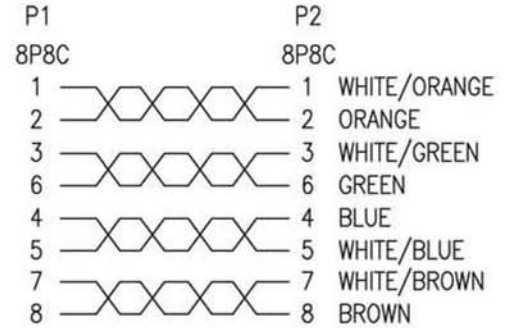

PART#:CAT5E-RAS-xx-color

PINOUT:

NOTES:

- 1) PRIMARY DIM:A
- 2) P1 DIE NO.:OU08012
- 3) RoHS COMPLIANT

UNITS=MM (Millimeters)

3	OUTER JACKET PVC 100Pa (RoHS)
2	RJ45 8P8C PLUG 15U" GOLD SHORT TYPE HALF ROUND (RoHS)
1	CAT.5E UTP CABLE 24#4P STRANDED TYPE OD:5.5MM (RoHS)