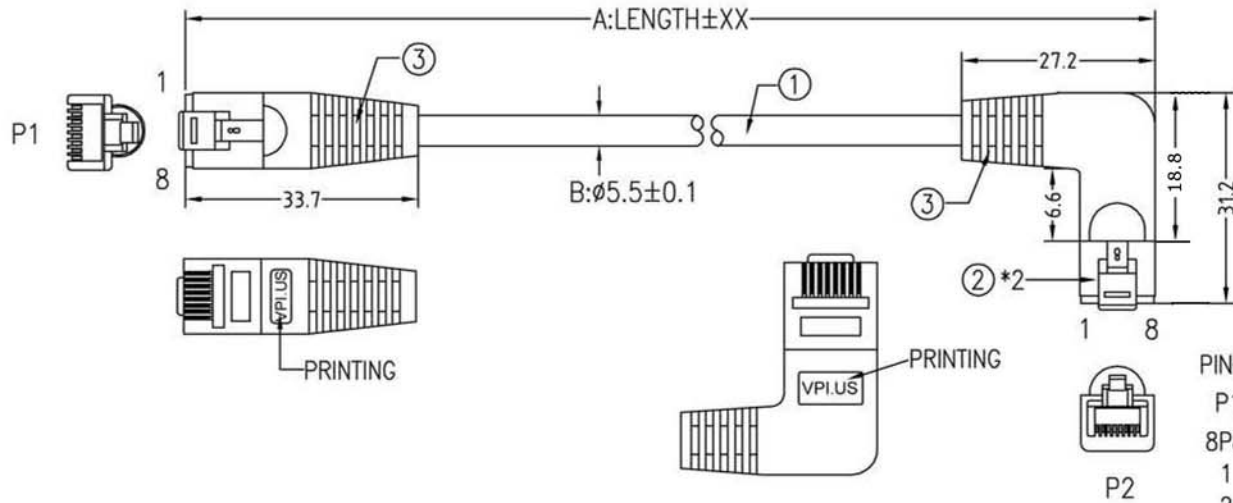

PART#:CAT5E-RAS-xx-color

PINOUT:

NOTES:

- 1) PRIMARY DIM:A
- 2) P1 DIE NO.:OU08012
- 3) RoHS COMPLIANT

UNITS=MM (Millimeters)

3	OUTER JACKET PVC 100Pa (RoHS)
2	RJ45 8P8C PLUG 15U" GOLD SHORT TYPE HALF ROUND (RoHS)
1	CAT.5E UTP CABLE 24#4P STRANDED TYPE OD:5.5MM (RoHS)