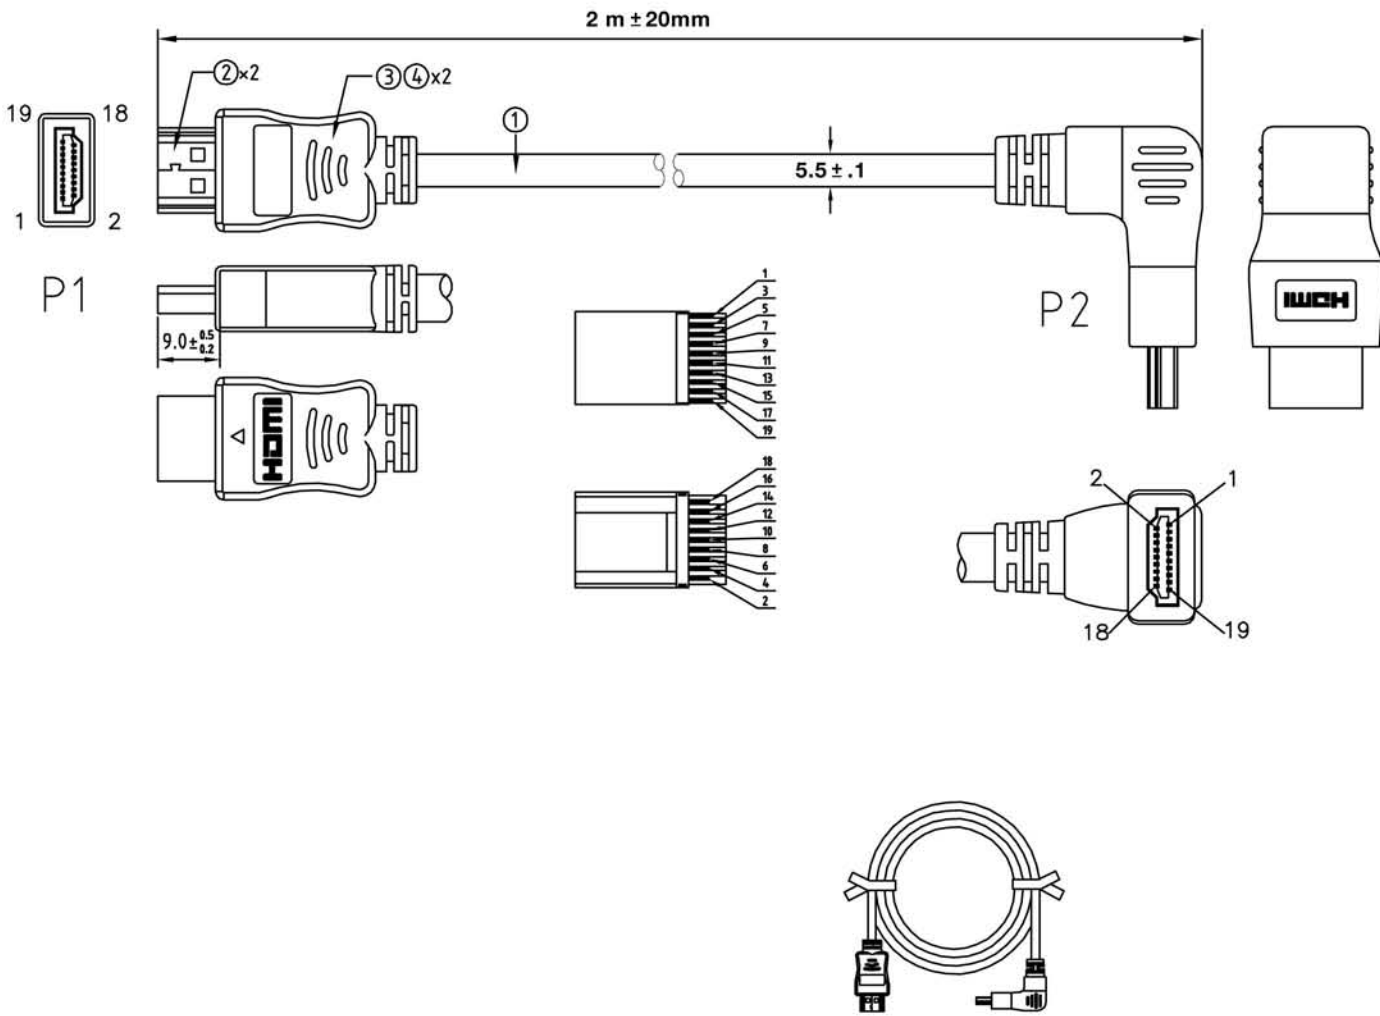

Part #: HDMI-DAS-2M-MM

P1 HDMI A TYPE		P2 HDMI A TYPE	
2	GND	2	GND
1	WHITE	1	WHITE
3	RED	3	RED
5	GND	5	GND
4	WHITE	4	WHITE
6	GREEN	6	GREEN
8	GND	8	GND
7	WHITE	7	WHITE
9	BLUE	9	BLUE
11	GND	11	GND
10	WHITE	10	WHITE
12	BROWN	12	BROWN
13	RED	13	RED
14	GRAY	14	GRAY
15	YELLOW	15	YELLOW
16	ORANGE	16	ORANGE
17	PURPLE	17	PURPLE
18	WHITE	18	WHITE
19	PINK	19	PINK
SHELL	BRAID	SHELL	SHELL

4	INNER JACKET PE (RoHS)		
3	OUTER JACKET PVC 45Pa BLACK(1101) (RoHS)		
2	HDMI A/M TERMAL&SHELL PLATED GOLD 15U" (RoHS)		
1	UL20276(30#1P+A+D+MY)*4+30#1P+30#5C+A+B(64B AM)+D	BLACK(1101)	(RoHS)

**VPI VIDEO PRODUCTS INCORPORATED**  
 1275 Danner Drive Aurora, Ohio 44202  
 Tel: 1-800-626-7801 Fax: 330-562-1999  
 www.vpi.us sales@vpi.us