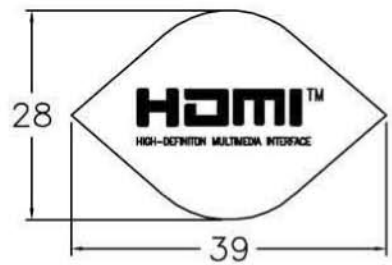

Part #: HDMI-R-1M-MM

P1 HDMI A		P2 HDMI A	
2	2 GND	2	2 GND
1	1 WHITE	1	1 WHITE
3	3 RED	3	3 RED
5	5 GND	5	5 GND
4	4 WHITE	4	4 WHITE
6	6 RED	6	6 RED
8	8 GND	8	8 GND
7	7 WHITE	7	7 WHITE
9	9 RED	9	9 RED
11	11 GND	11	11 GND
10	10 WHITE	10	10 WHITE
12	12 RED	12	12 RED
13	13 BLACK	13	13 BLACK
14	14 YELLOW	14	14 YELLOW
15	15 BROWN	15	15 BROWN
16	16 GREEN	16	16 GREEN
17	17 RED	17	17 RED
18	18 BLUE	18	18 BLUE
19	19 ORNGE	19	19 ORNGE