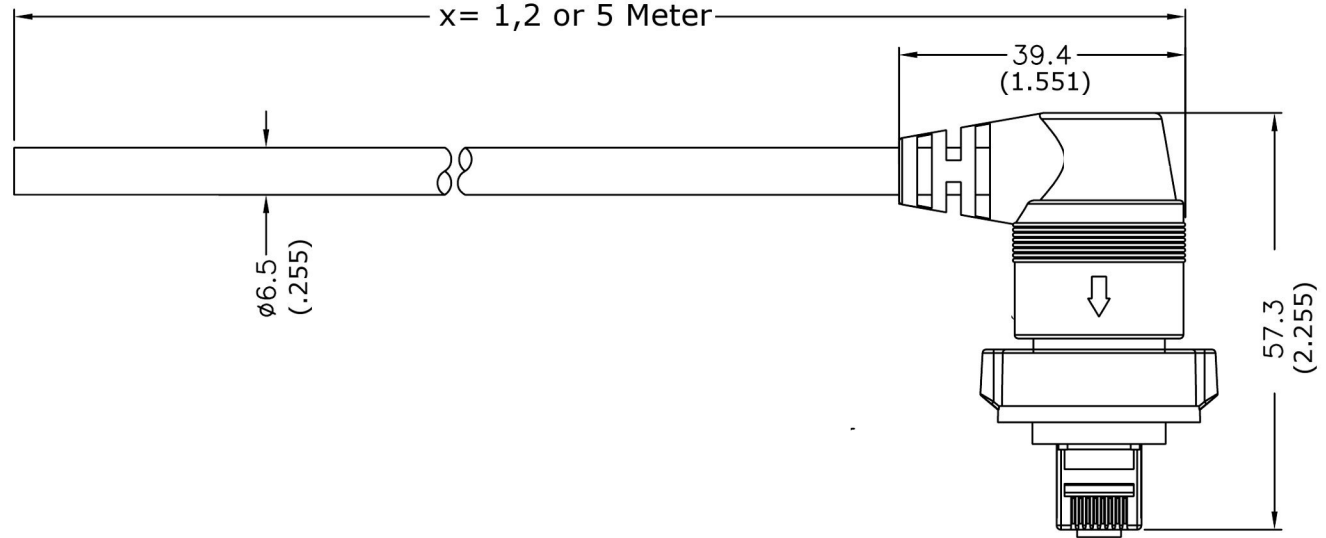

RJ45-5EWTP-WU20RA-xM-SHLD

Note:

- * Waterproof Rate: IP67
- * Plug: 8P8C, Gold Plated, Shielded
- * Cable: Black, CAT5E FTP 24AWG*4P+My+Drain+AL/My(UV Resistant)OD=6.5mm
- * Cable Length Tolerance: 01M:40mm
02M~05M:60mm
06M~10M:100mm
11M~30M:200mm
31M~99M:500mm

Twist
Twist
Twist

UNIT:mm (Inch)

1275 Danner Drive Aurora, Ohio 44202
Tel: 330-562-2622 Fax: 330-562-1999
www.vpi.us