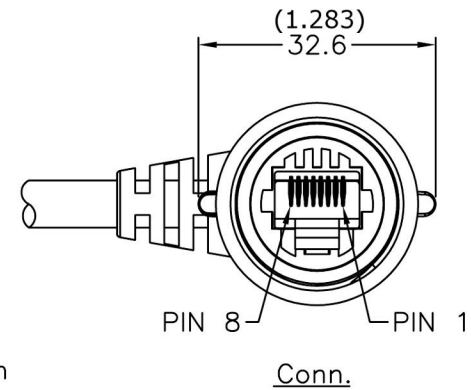

RJ45-5EWTP-WU20RA-xM-SHLD

Note:

- * Waterproof Rate: IP67
- * Plug: 8P8C, Gold Plated, Shielded
- * Cable: Black, CAT5E FTP 24AWG*4P+My+Drain+AL/My(UV Resistant)OD=6.5mm
- * Cable Length Tolerance: 01M:40mm
02M~05M:60mm
06M~10M:100mm
11M~30M:200mm
31M~99M:500mm

| Drain Wire | Shield |
|--------------|--------|
| Brown | 8 |
| Brown/White | 7 |
| Green | 6 |
| Blue/White | 5 |
| Blue | 4 |
| Green/White | 3 |
| Orange | 2 |
| Orange/White | 1 |
| Wire Color | Conn. |
| Pin Out | |

Twist
Twist
Twist

UNIT:mm (Inch)

1275 Danner Drive Aurora, Ohio 44202
Tel: 330-562-2622 Fax: 330-562-1999
www.vpi.us