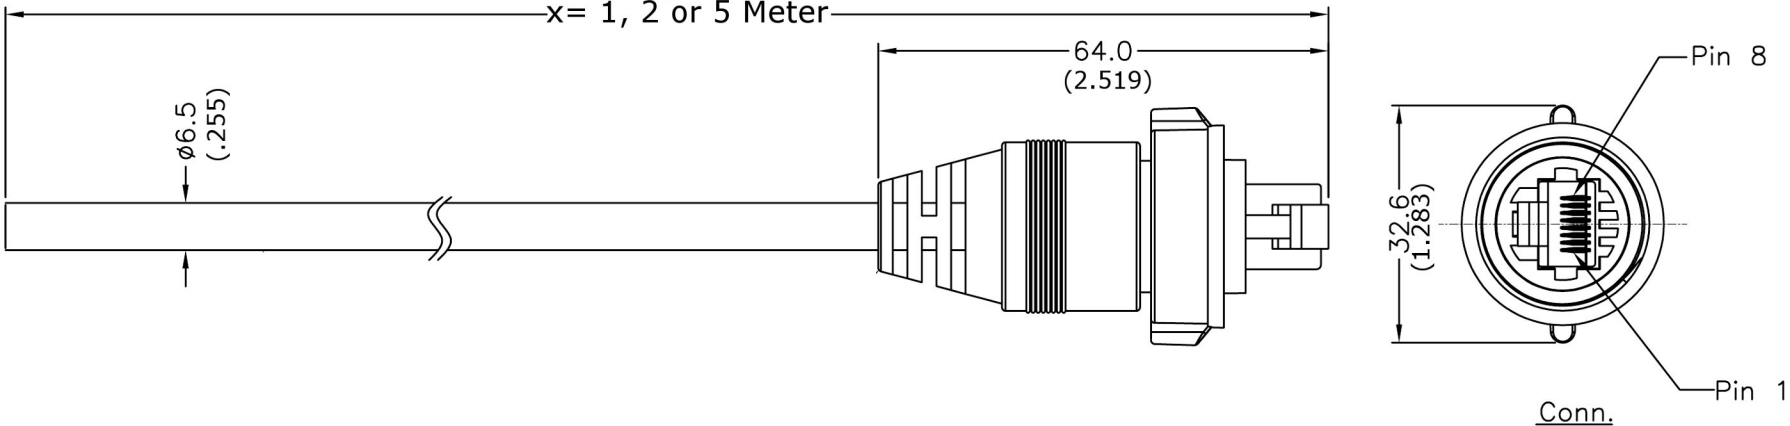

RJ45-5EWTP-WU20-xM-SHLD

Shield	Drain		
Brown	8	Twist	
Brown/White	7		
Green	6	Twist	Twist
Blue/White	5		
Blue	4		
Green/White	3	Twist	
Orange	2		
Orange/White	1		
Wire Color	Conn.		
Pin Out			

- Note:
- * Waterproof Rate: IP67
 - * Connector: Black, ABS 94V-0
 - * Cable: Black, Cat5E FTP 24AWG*4P+My+D +Al/My(UV Resistant) OD=6.5mm
 - * Cable Length Tolerance:
 - 01M:40mm
 - 02M~05M:60mm
 - 06M~10M:100mm
 - 11M~30M:200mm
 - 31M~99M:500mm