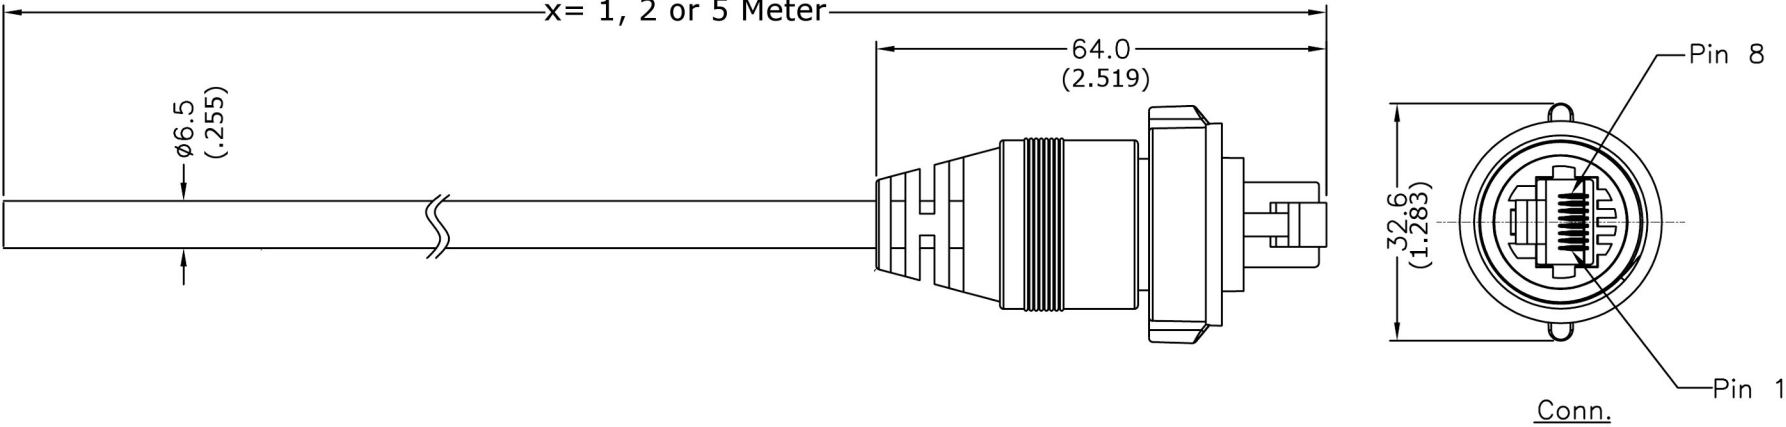

# RJ45-5EWTP-WU20-xM-SHLD

Shield	Drain		
Brown	8	Twist	
Brown/White	7		
Green	6	Twist	Twist
Blue/White	5		
Blue	4		
Green/White	3	Twist	
Orange	2		
Orange/White	1		
Wire Color	Conn.		
Pin Out			

- Note:
- \* Waterproof Rate: IP67
  - \* Connector: Black, ABS 94V-0
  - \* Cable: Black, Cat5E FTP 24AWG\*4P+My+D +Al/My(UV Resistant) OD=6.5mm
  - \* Cable Length Tolerance:
    - 01M:40mm
    - 02M~05M:60mm
    - 06M~10M:100mm
    - 11M~30M:200mm
    - 31M~99M:500mm