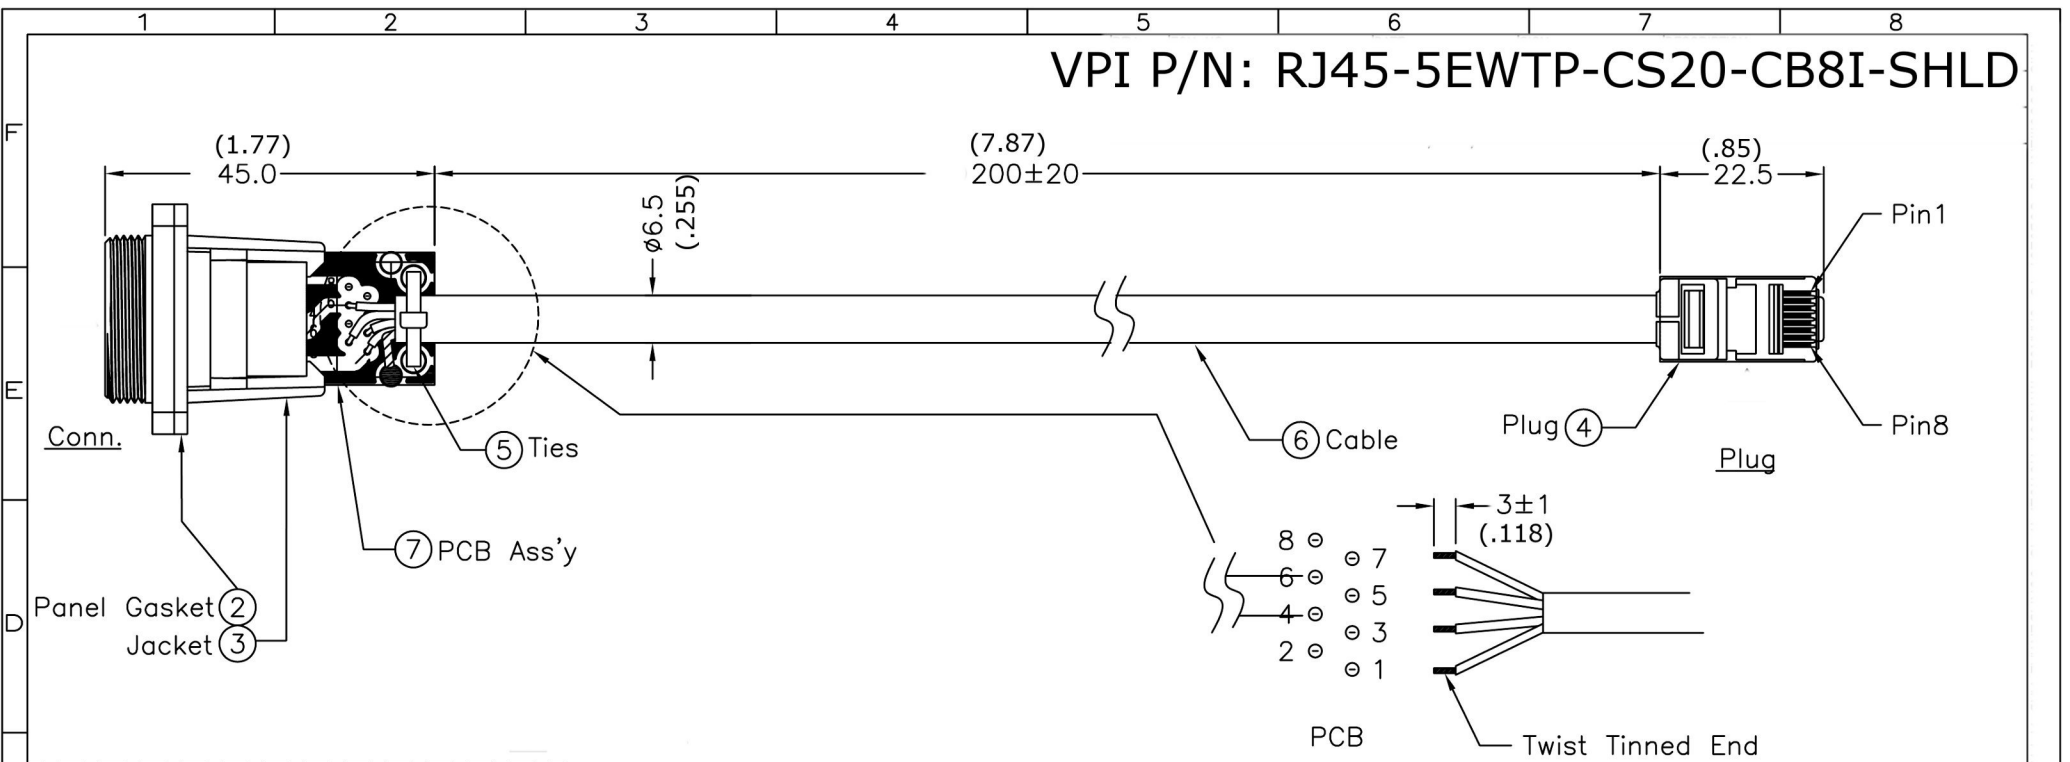

VPI P/N: RJ45-5EWTP-CS20-CB8I-SHLD

Shield	Drain Wire	Shield	
8	Brown	8	Twist
7	White/Brown	7	Twist
6	Green	6	
5	White/Blue	5	Twist
4	Blue	4	
3	White/Green	3	Twist
2	Orange	2	
1	White/Orange	1	
Conn.	Wire Color	Plug	
	Pin Out		

- Note:
- * Waterproof Rate : IP67
 - * Housing : ABS 94V-0,BK
 - * Gasket : EPDM,BK
 - * Screw : Stainless
 - * Plug: RJ45 8P8C
 - * Cable: CAT5E FTP 24#*4P+D+AL/MY Black, OD=6.5mm
 - * Screw torsion range : 1.5~2 kgf-cm

UNIT:mm (Inch)