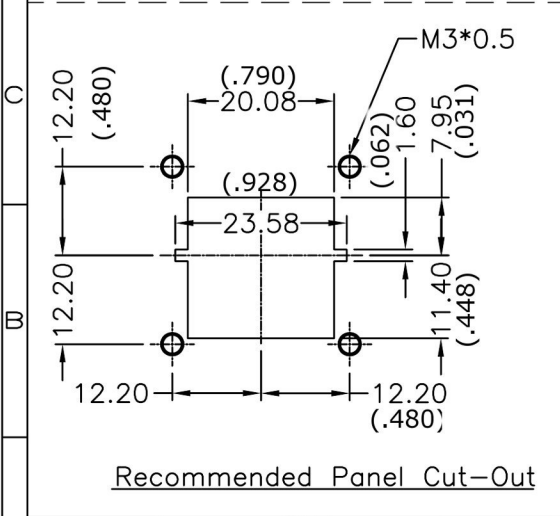

VPI P/N: RJ45-5EWTP-CS20-CB8I-SHLD

Shield	Drain Wire	Shield	
8	Brown	8	Twist
7	White/Brown	7	Twist
6	Green	6	
5	White/Blue	5	Twist
4	Blue	4	
3	White/Green	3	Twist
2	Orange	2	
1	White/Orange	1	
Conn.	Wire Color	Plug	
	Pin Out		

- Note:
- * Waterproof Rate : IP67
 - * Housing : ABS 94V-0,BK
 - * Gasket : EPDM,BK
 - * Screw : Stainless
 - * Plug: RJ45 8P8C
 - * Cable: CAT5E FTP 24#*4P+D+AL/MY Black, OD=6.5mm
 - * Screw torsion range : 1.5~2 kgf-cm

UNIT:mm (Inch)