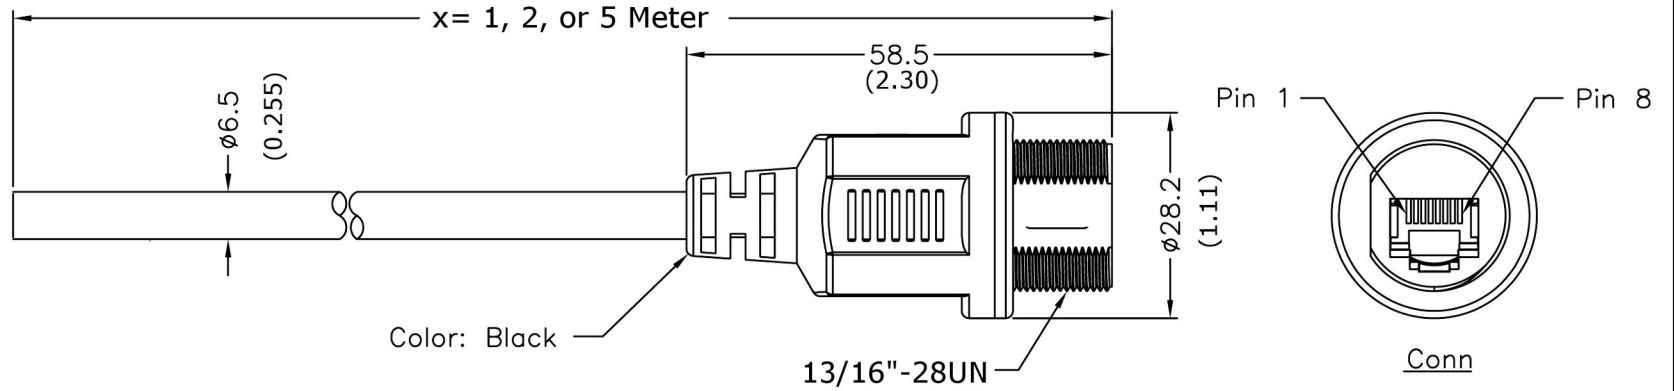

VPI P/N: CAT5E-WTP-WFU28-xM-SHLD

Wire Color	Shield	Conn.
Brown	8	Twist
Brown/White	7	
Green	6	Twist
Blue/White	5	
Blue	4	
Green/White	3	Twist
Orange	2	
Orange/White	1	
Wire Color	Conn.	
Pin Out		

Note:

- * Waterproof Rate: IP67
- * Connector : Black, ABS 94V-0
- * Cable : Black, CAT5E FTP 24AWG*4P
+My+Drain+AL/My (UV Resistant)
- * Cable Length Tolerance: 1M~10M±5%mm
, 11M~99M±500mm.