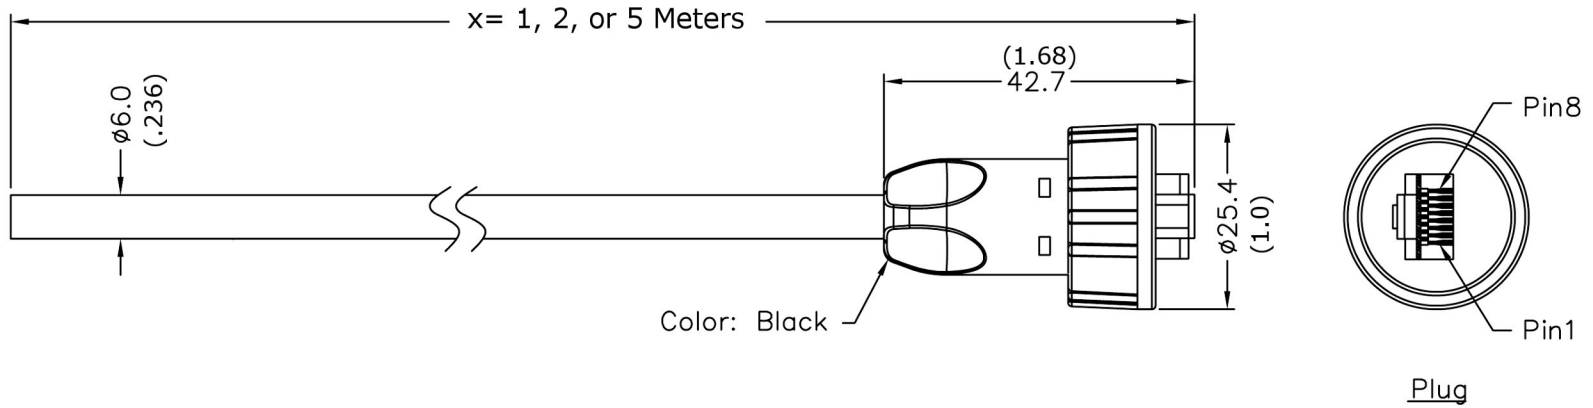

VPI P/N: CAT5E-WTP-WU28-xM

Brown	8	Twist
Brown/White	7	
Green	6	Twist
Blue/White	5	
Blue	4	Twist
Green/White	3	
Orange	2	Twist
Orange/White	1	
Wire Color	Conn.	
Pin Out		

Note:

- * Waterproof Rate: IP67
- * Plug: RJ45 8P8C, Unshielded
- * Cable: CAT5E UTP 24AWG*4P
Black, UV Resistant OD=6.0mm
- * Cable Length Tolerance: 1M~10M±5%mm, 11M~99M±500mm.