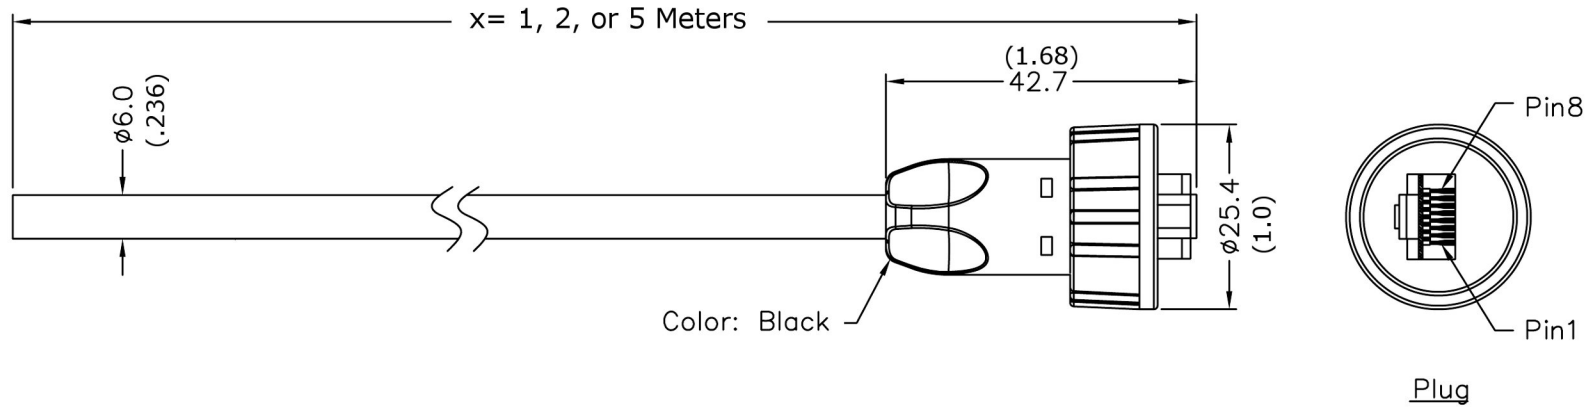

VPI P/N: CAT5E-WTP-WU28-xM

Brown	8	Twist
Brown/White	7	
Green	6	Twist
Blue/White	5	
Blue	4	Twist
Green/White	3	
Orange	2	Twist
Orange/White	1	
Wire Color	Conn.	
Pin Out		

- Note:
- * Waterproof Rate: IP67
 - * Plug: RJ45 8P8C, Unshielded
 - * Cable: CAT5E UTP 24AWG*4P
Black, UV Resistant OD=6.0mm
 - * Cable Length Tolerance: 1M~10M±5%mm, 11M~99M±500mm.